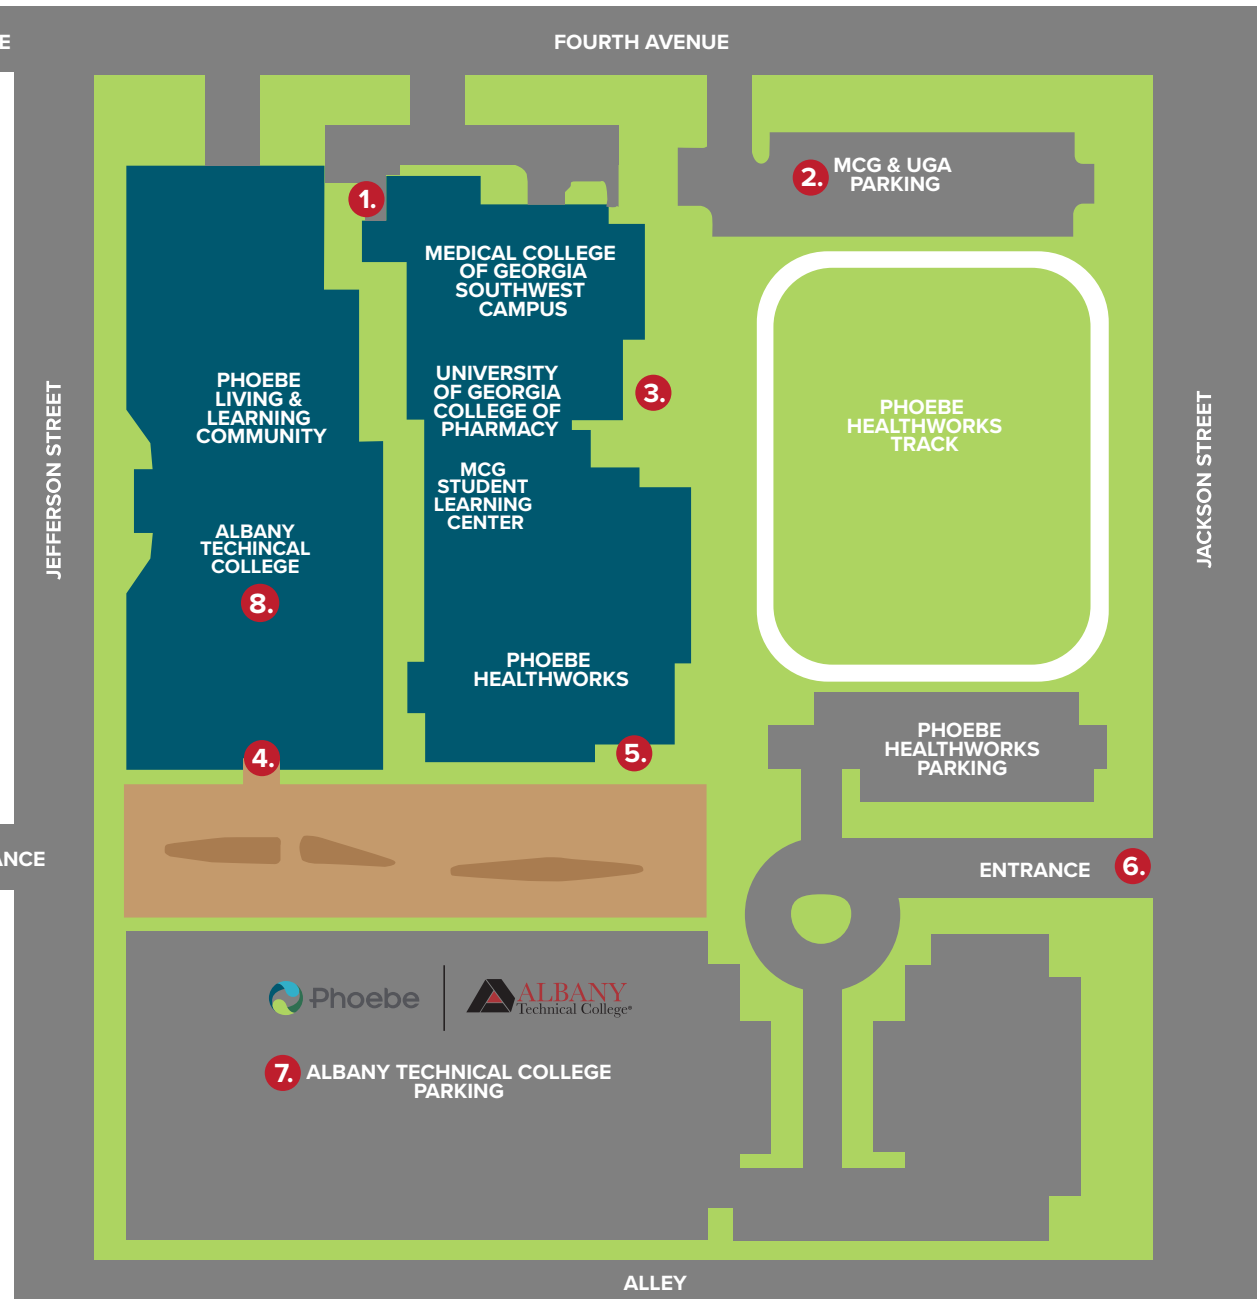

← TO EMERGENCY ENTRANCE

FOURTH AVENUE

JACKSON STREET

JEFFERSON STREET

ALLEY

- 1. MCG/UGA Administrative Offices Entrance
- 2. MCG/UGA Parking
- 3. MCG/UGA Entrance
- 4. Living & Learning Community Entrance
- 5. Phoebe Healthworks Entrance
- 6. Living & Learning Community Parking Entrance
- 7. Living & Learning Community Parking
- 8. Albany Technical College (1st floor)

← TO MAIN HOSPITAL ENTRANCE

7. ALBANY TECHNICAL COLLEGE PARKING

ENTRANCE 6.

2. MCG & UGA PARKING

PHOEBE HEALTHWORKS TRACK

PHOEBE HEALTHWORKS PARKING

MEDICAL COLLEGE OF GEORGIA SOUTHWEST CAMPUS

UNIVERSITY OF GEORGIA COLLEGE OF PHARMACY

MCG STUDENT LEARNING CENTER

PHOEBE HEALTHWORKS

PHOEBE LIVING & LEARNING COMMUNITY

ALBANY TECHNICAL COLLEGE